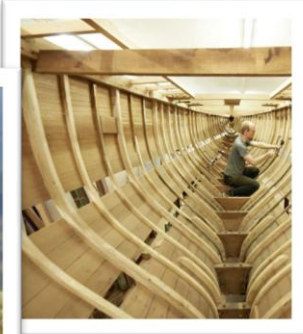

To view beyond your own nose! To broaden your horizon...?!

Study abroad with **ERASMUS+**

Info Event

**8.12.2015, 10-12 h (c.t.),
in FSR 1.1**

**Further Infos: Erasmus Office Faculty of Forest Science & Forest Ecology, Büsgenweg 1, ground floor, room 0.134
Office hours each Tuesday 10-12 a.m. or by appointment
email: sokrates@gwdg.de**