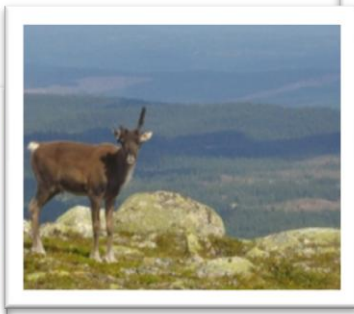

To view beyond your own nose! To broaden your horizon...?!

Study abroad with **ERASMUS+**

Info Event

**8.12.2015, 10-12 h (c.t.),
in FSR 1.1**

**Further Infos: Erasmus Office Faculty of Forest Science & Forest Ecology, Büsgenweg 1, ground floor, room 0.134
Office hours each Tuesday 10-12 a.m. or by appointment
email: sokrates@gwdg.de**